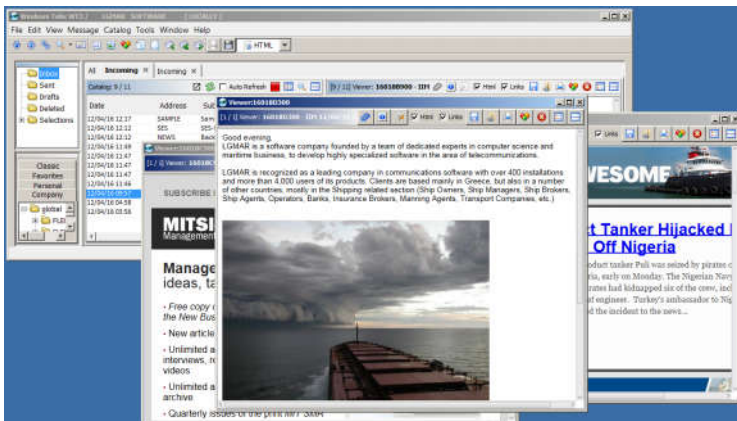

Windows Telix WT3

The leading maritime message management system that introduced electronic messaging in shipping

WT3 is offering a user friendly, intuitive interface for email, fax, telex, sms, drag and drop company and personal filing, extensive classification, remote access, a plethora of company and personal tools to handle your messaging and communications. Quarterly updates with new usability features.