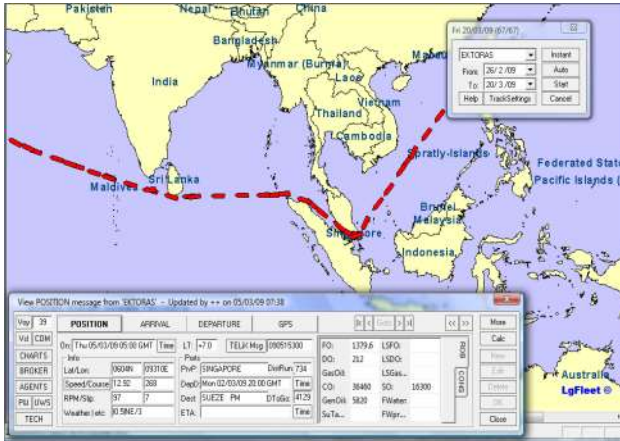

Windows Telix Suite

LgFleet: Track your Vessels and Monitor their Performance!

Ship-management operations greatly depend on accurate vessel tracking and performance monitoring. **LgFleet**® is tracking vessel movements, monitors fleet performance, takes care of noon reports, relieves you from data entry, and assists operators to turn data into useful and valuable reports and graphs.

Correlating steaming speed with consumption, bunkering and deviations from contract requirements is just a few keystrokes away, instantly available.

LgFleet® is working in tandem with the Windows Telix suite and LgMAR Ports Database with more than 10.000 names of ports, synonyms and other details, in order to offer a comprehensive ship-management tool.